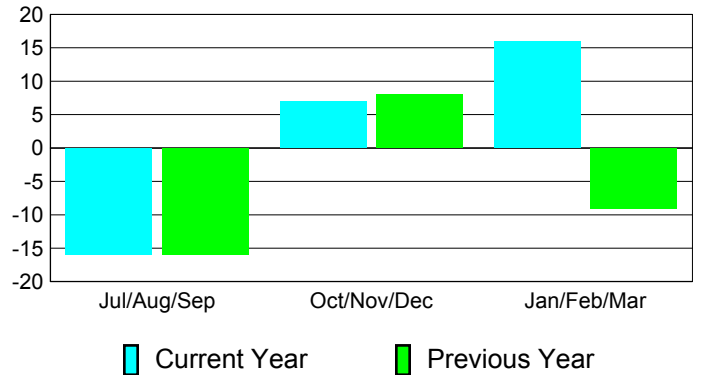

**Membership Results
2010-2011**

**Membership
2009-2010**

Month	Net Memb Goal	Actual New Memb	Actual Dropped Memb	Gain/Loss of Memb	Gain/Loss of Memb
Jul/Aug/Sep	8	45	-61	-16	-16
Oct/Nov/Dec	15	25	-18	7	8
Jan/Feb/Mar	15	63	-47	16	-9
Totals	38	133	-126	7	-17

Membership Results 2010-2011

Goal, New, Dropped, Gain/Loss

Comparison of Membership Gain/Loss

Current Year Compared to the Previous Year

Gender Comparison 2010-2011

Jul/Aug/Sep

Oct/Nov/Dec

Jan/Feb/Mar