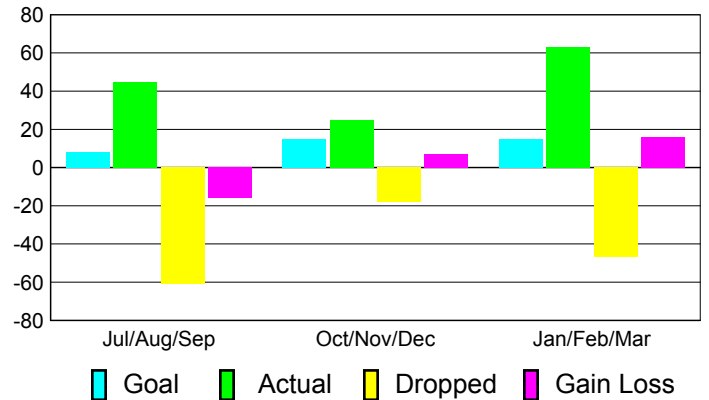

Membership Results 2010-2011

Goal, New, Dropped, Gain/Loss

Comparison of Membership Gain/Loss

Current Year Compared to the Previous Year